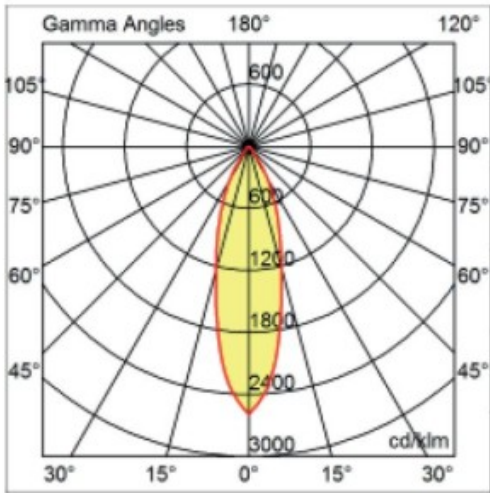

DIXIT RA8 RECESSED

E56096-

PROJECT	
TYPE	
SPECIFIER	
QUANTITY	
DATE	

26°