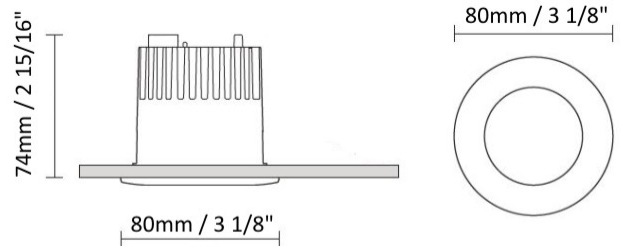

GENERAL

Series: Dixit
Subseries: Dixit RA8
Brand: Ivela
Division: Architectural
Mounting Type: Recessed
Mounting Location: Ceiling
Subcategory: Downlight

PHYSICAL

Shape: Round
Diameter (mm): 80
Diameter (in): 3 1/8
Height (mm): 74
Height (in): 2 15/16
Min. Recessing Depth (mm): 114
Min. Recessing Depth (in): 4 1/2
Light Distribution: Direct
Weight (kg): 0.4
Weight (lbs): 0.88
Diffuser: Clear Polycarbonate
Fixture Finish: MWH
Fixture Material: Aluminum Die Cast
Cut-out Measurements: 70mm / 2 3/4"

ELECTRICAL

Lamp Type: LED
Total Output Wattage (W): 9 / 12
Dimming: Tri-Mode (Non-Dimming and Phase Dimming (120Vac only) and 0-10V Dimming)
Driver Included: No
Driver Location: Recessed Housing
Driver Type: Constant Current - Universal
Driver Class: Class 2
Input Voltage (V): 120 - 277
Constant Current (MA): 250 / 350

LED

Number of LEDs: 1
Color Temperature (°K): 2700 / 3000
Max. Delivered Lumen (lm): 1096 / 1447
CRI: >80 CRI
Efficiency (%): 88
Lamp Life (hrs): 50000
Upon Request: 3500K upon request

OPTICAL

Optic°: 26
Adjustability: Fixed
Upon Request: Optic 45° (mirror-metallized) / 65° (white)

RATINGS AND CERTIFICATIONS

Certified By: Certified for North American Standards
IP rating: IP44
IK Rating: IK08
Glare Rating: ≤ 19