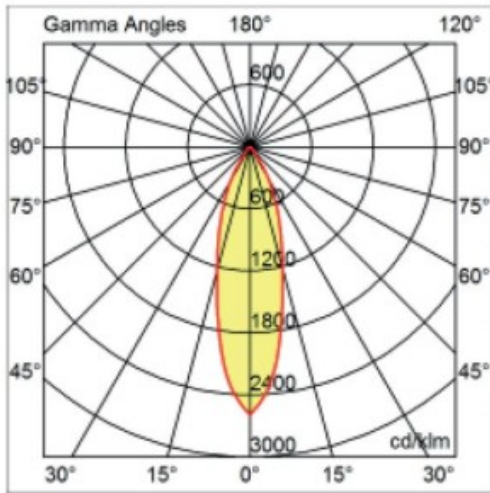

DIXIT RA8 RECESSED

E56097-

PROJECT
TYPE
SPECIFIER
QUANTITY
DATE

26°