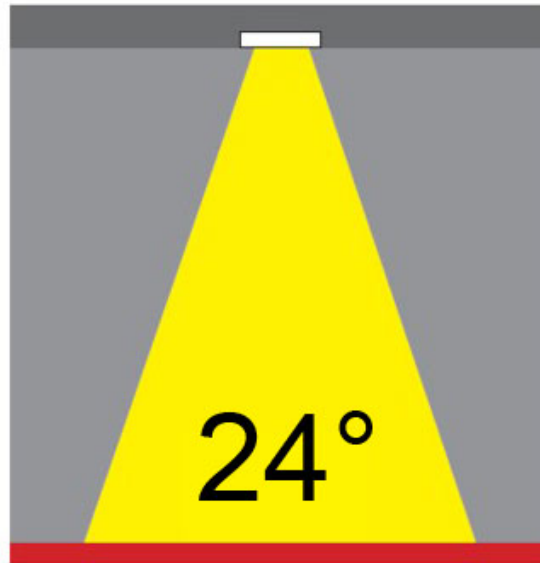

DIXIT RA8 RECESSED

A56057-

PROJECT	
TYPE	
SPECIFIER	
QUANTITY	
DATE	

	DP	DV		Order Example		K°
Dimming	Phase	0-10V		L5XXXXXX-DV-30K		
Color Temperature	27K	30K	35K	40K		K°
	2700K	3000K	3500K	4000K	0-10V	3000K