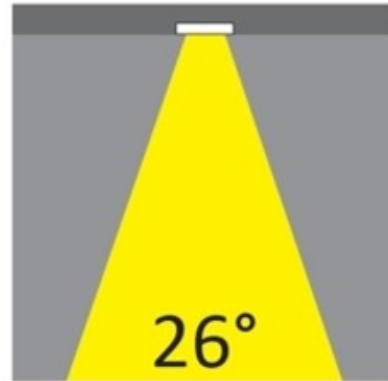

Dimming	DP Phase	DV 0-10V		Order Example		K°
Color Temperature	27K 2700K	30K 3000K	35K 3500K	L5XXXXXX-DV-30K	0-10V	3000K

E