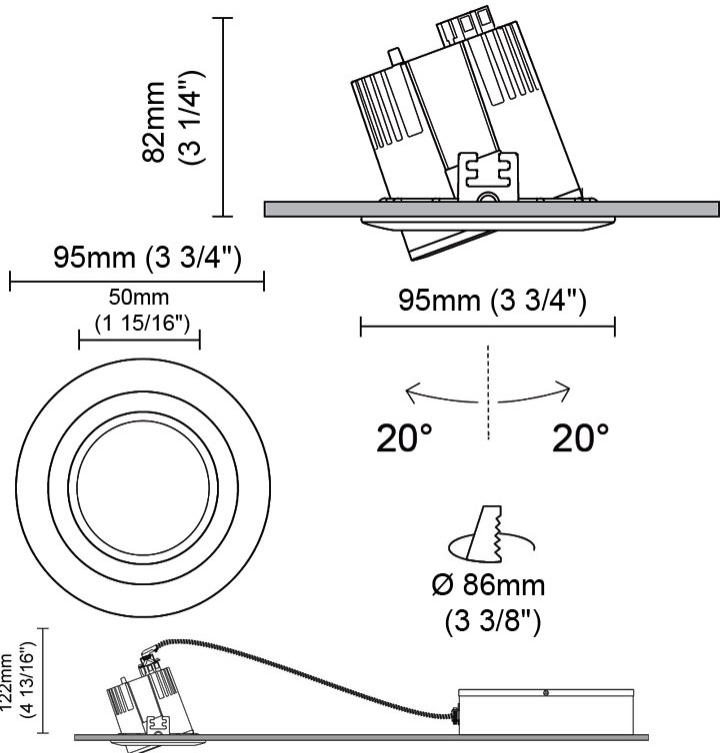

GENERAL

Series: Dixit
Subseries: Dixit RA8
Brand: Ivela
Division: Architectural
Mounting Type: Recessed
Mounting Location: Ceiling
Subcategory: Downlight

PHYSICAL

Shape: Round
Diameter (mm): 95
Diameter (in): 3 ¾
Height (mm): 82
Height (in): 3 ¼
Min. Recessing Depth (mm): 122
Min. Recessing Depth (in): 4 13/16
Light Distribution: Adjustable / Direct
Weight (kg): 0.4
Weight (lbs): 0.88
Diffuser: Clear Polycarbonate
Fixture Finish: MWH
Fixture Material: Aluminum Die Cast
Cut-out Measurements: 86mm / 3 3/8"

ELECTRICAL

Lamp Type: LED
Total Output Wattage (W): 9 / 12
Dimming: Tri-Mode (Non-Dimming and Phase Dimming (120Vac only) and 0-10V Dimming)
Driver Included: No
Driver Location: Recessed Housing
Driver Type: Constant Current - Universal
Driver Class: Class 2
Input Voltage (V): 120 - 277
Constant Current (MA): 250 / 350

LED

Number of LEDs: 1
Color Temperature (°K): 2700 / 3000 / 4000
Max. Delivered Lumen (lm): 1096 / 1447
CRI: >80 CRI
Efficiency (%): 87.7
Lamp Life (hrs): 50000
Upon Request: 3500K upon request

OPTICAL

Optic°: 26
Beam Angle: Symmetric
Adjustability: Tilt ±20°
Upon Request: Optic 45° (mirror-metallized) / 65° (white)

RATINGS AND CERTIFICATIONS

Certified By: Certified for North American Standards
IP rating: IP20
IK Rating: IK08
Glare Rating: ≤ 19