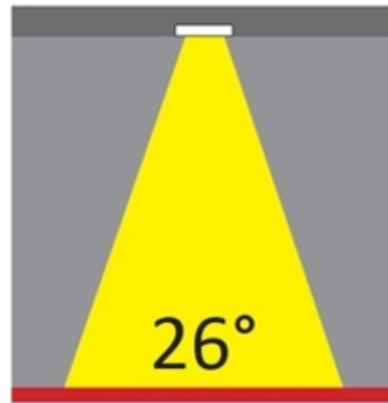

DIXIT RA8 RECESSED

A56069-

PROJECT	
TYPE	
SPECIFIER	
QUANTITY	
DATE	

	DP	DV	
Dimming	Phase	0-10V	
Color Temperature	27K 30K 35K 40K	2700K 3000K 3500K 4000K	K°

Order Example **L5XXXXXX-DV-30K**
0-10V 3000K