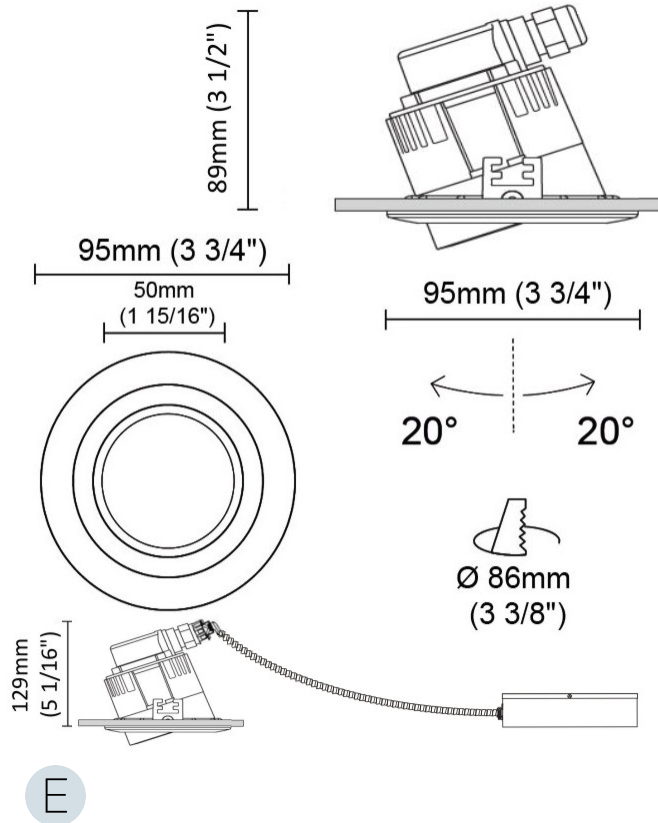

PHYSICAL

Shape: Round
Diameter (mm): 95
Diameter (in): 3 3/4
Height (mm): 89
Height (in): 3 1/2
Min. Recessing Depth (mm): 129
Min. Recessing Depth (in): 5 1/16
Light Distribution: Adjustable / Direct
Weight (kg): 0.7
Weight (lbs): 1.54
Diffuser: Clear Polycarbonate
Fixture Finish: MWH
Fixture Material: Aluminum Die Cast
Cut-out Measurements: 86mm / 3 3/8"

ELECTRICAL

Lamp Type: LED
Total Output Wattage (W): 12
Dimming: Tri-Mode (Non-Dimming and Phase Dimming (120Vac only) and 0-10V Dimming)
Driver Included: No
Driver Location: Recessed Housing
Driver Type: Constant Current - Universal
Driver Class: Class 2
Housing: See Components
Input Voltage (V): 120 - 277
Constant Current (mA): 350

LED

Number of LEDs: 1
Color Temperature (°K): 2700 / 3000
Max. Delivered Lumen (lm): 1447
Nominal Lumen (lm): 1650
CRI: >80 CRI
Efficiency (%): 87.7
Lamp Life (hrs): 50000
Upon Request: 3500K upon request

OPTICAL

Reflector: Mirror-metallized thermoplastic material
Optic: 26
Beam Angle: Symmetric
Adjustability: Tilt ±20°
Upon Request: Optics 45° (mirror-metallized) / 65° (white)

RATINGS AND CERTIFICATIONS

Certified By: Certified for North American Standards
IP rating: IP66
IK Rating: IK08

Clearance: 129mm (5 1/16") 2024, T 1800-388-3382, F 416-247-9319, www.zaneen.com