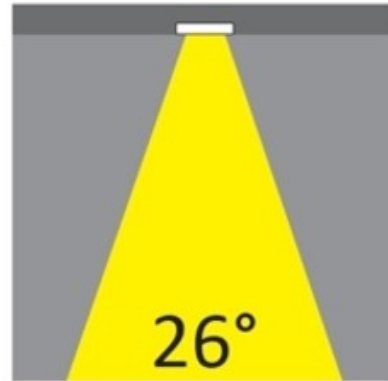

DP	DV		Order Example		K°
Dimming	Phase	0-10V		L5XXXXXX-DV-30K		
Color Temperature	27K	30K	35K		0-10V	3000K
	2700K	3000K	3500K			

E